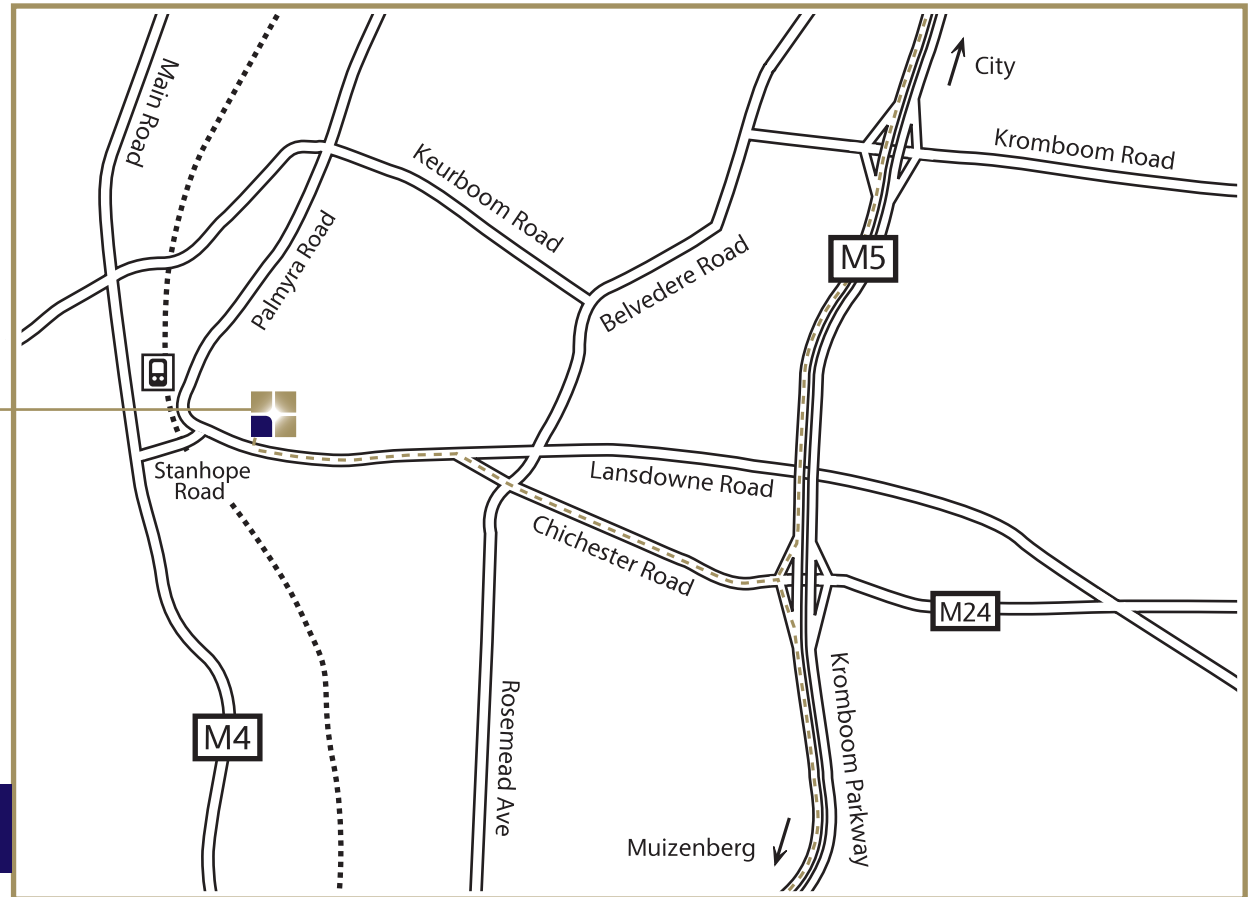

11 LANSDOWNE RD
CLAREMONT

DIRECTIONS

From M5 (from City)

1. Take Kenilworth/Race Course Rd off-ramp. (M24)
2. At top of bridge, turn right, crossing the M5, into Chichester Road (M24).
3. Proceed through four sets of traffic lights.
4. At the stop street (T-junction) turn left into Lansdowne Road.
5. Proceed through two traffic lights.
6. Pass Abbotts College on your left and then turn right into Brookside, a red brick building and the home of Villagers Rugby Club.

From M5 (from Muizenberg)

1. Take Kenilworth/Race Course Rd off-ramp. (M24)
2. At top of bridge, turn left into Chichester Road (M24).
3. Proceed through four sets of traffic lights.
4. At the stop street (T-junction) turn left into Lansdowne Road.
5. Proceed through two traffic lights.
6. Pass Abbotts College on your left and then turn right into Brookside, a red brick building and the home of Villagers Rugby Club.